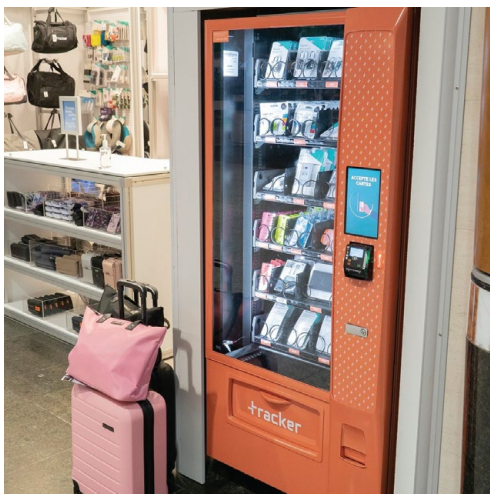

WEBSITE

www.shopbentley.com
www.trackerworld.com